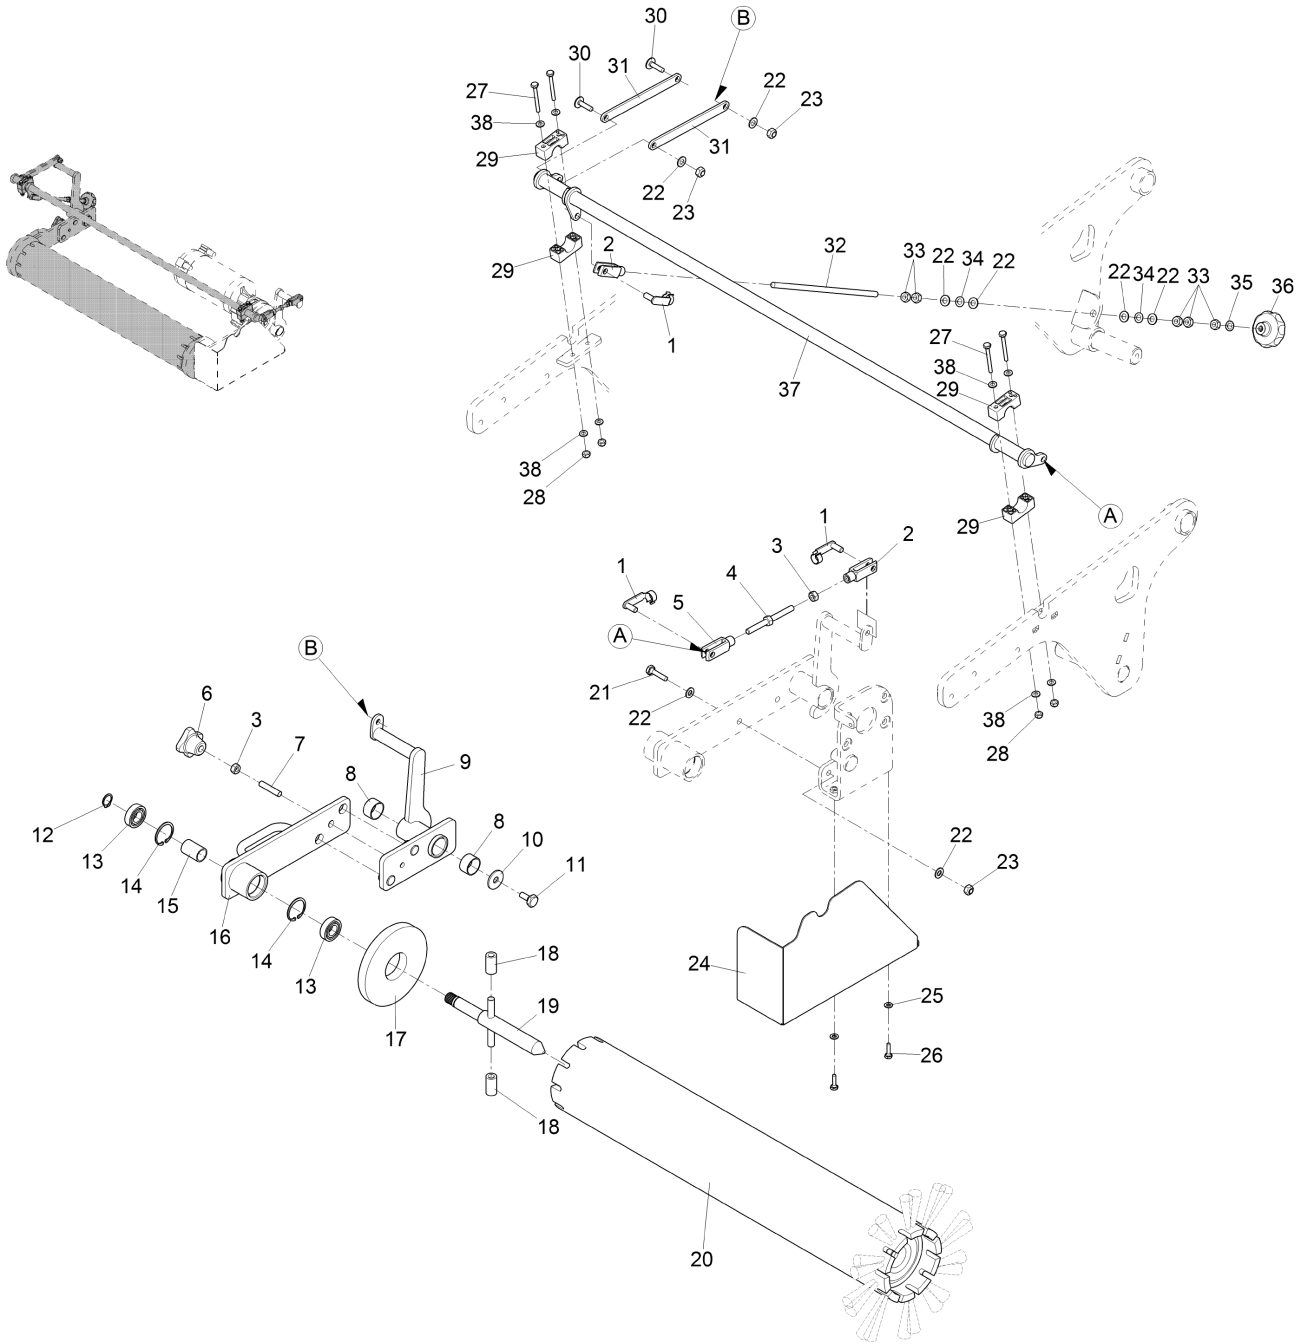

Sweeper roller with drive, part 2 (97126114-2)

Pos.	Part No.	Material number	Description	Qty.	Unit	Remarks
1	00706030	13390026	Bolt	3	PC	
2	00027110	16055014	Fork yoke	2	PC	
3	00560070	12022117	Hex. Nut	2	PC	
4	00102580	96069224	Threaded rod	1	PC	
5	00022320	16055055	Fork yoke	1	PC	
6	00866720	17133026	Star handle black	1	PC	
7	00102640	11350196	Threaded bolt	1	PC	
8	00107200	14896070	DU-Drying socket	2	PC	
9	00980990	96069166	Plate R.H.	1	PC	
10	00046520	12332037	Washer	1	PC	
11	00021130	11038353	Hex.bolt	1	PC	
12	00022230	12610085	Retaining ring	1	PC	
13	00106300	14110258	Deep groove ball bearing	2	PC	
14	00101660	12660031	Retaining ring	2	PC	
15	00102620	90313008	Spacer piece	1	PC	
16	00976450	96069174	Plate R.H.	1	PC	
17	00102630	90313040	Sealing washer	1	PC	
18	00521880	90294737	Hose	2	PC	
19	00102570	96069216	Bolt	1	PC	
20	00980330	90312950	Sweeper roller	1	PC	
21	00053110	11038254	Hexagon screw	2	PC	
22	00053750	12310041	Washer	10	PC	
23	00051510	12040051	Hex. Nut	4	PC	
24	01274690	96136395	Belt guard	1	PC	
25	00135120	12332011	Washer	2	PC	
26	00053020	11038098	Hexagon screw	2	PC	
27	00053060	11039021	Hex.bolt	4	PC	
28	00051520	12040044	Hex. Nut	4	PC	
29	01271360	90544388	Bearing seat	4	PC	
30	01092910	11177078	Lens flange screw	2	PC	
31	---		Spare part on request	2		90634924 Mounting link
32	---		Spare part on request	1		90634932 Threaded rod
33	00053350	12022059	Hex. Nut	5	PC	
34	00053850	12510038	Spring washer	2	PC	
35	00959240	12518106	Lock washer	1	PC	
36	00480430	17133018	Hand wheel	1	PC	
37	---		Spare part on request	1		96140900 Adjustment
38	00053730	12310033	Washer	8	PC	